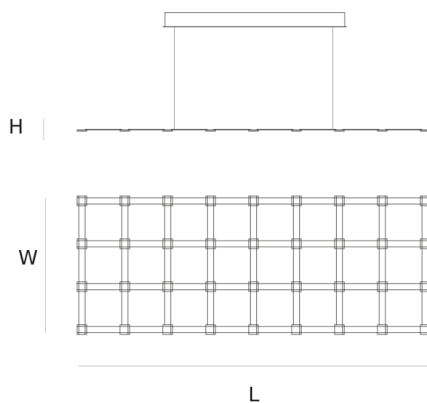

Product data sheet

Date: March 12th 2025

QUASAR

FRAME SUSPENSION by Jan

Pauwels

Strong & characteristic light frame. LED circuit boards and tiny metal rods are the only two basic elements of this light fixture. They give the fixture its structure and shape. The square circuit boards have leds on both sides. 2/3 of the light goes down and 1/3 goes up

DIMENSIONS

L 111 cm 43.7 inch
H 1.5 cm 0.6 inch
W 43.5 cm 17.1 inch

LIGHTSOURCE

36x led, 12V/1.2W, 2800K,
2160 LM

FINISH

Nickel ● 14-2500
Brass ● 14-2500-2
Blackbrass ● 14-2500-4

TYPE.NR

CANOPY

L 60 cm 23.6 inch
H 6 cm 2.4 inch
W 16 cm 6.3 inch

INCLUDED

Yes

CABLELENGTH

Up to 200 cm 78 inch

TYPE	Suspension
STANDARD	
OPTIONAL	2400K.
TRANSFORMER/DRIVER	SCPpower KVF-12060-TDW
DIMMING	leading and trailing edge
CLASSIFICATION	UL no IP20 yes
ENERGY LABEL	