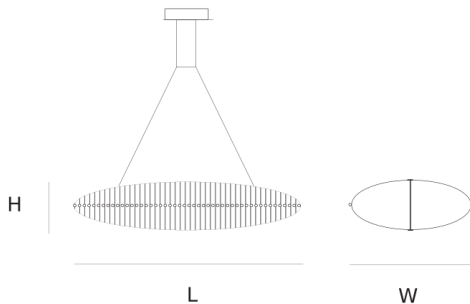

### CANOPY

Ø	20 cm	7.9 inch
H	5 cm	2 inch

### INCLUDED

Yes

5	6	200x65x80cm
2.5	3	34x34x17cm

### CABLELENGTH

Up to 200 cm 78 inch

TYPE	Suspension
STANDARD	The fixture is supplied with lamps. Black canopy with cover plate in matching colour of the fixture. Leading and trailing edge dimmable.
OPTIONAL	3000K or 3500K led.
TRANSFORMER/DRIVER	SCPower KVF-12030-TDW
DIMMING	leading and trailing edge
CLASSIFICATION	UL no IP20 yes
ENERGY LABEL	