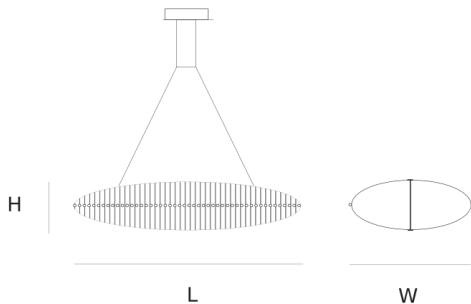

CABLELENGTH

Up to 150 cm 59 inch

TYPE	Suspension
STANDARD	The fixture is supplied with lamps. Black canopy with cover plate in matching colour of the fixture. Leading and trailing edge dimmable.
OPTIONAL	3000K or 3500K led.
TRANSFORMER/DRIVER	SCPower KVF-12030-TDW
DIMMING	leading and trailing edge
CLASSIFICATION	UL no IP20 yes
ENERGY LABEL