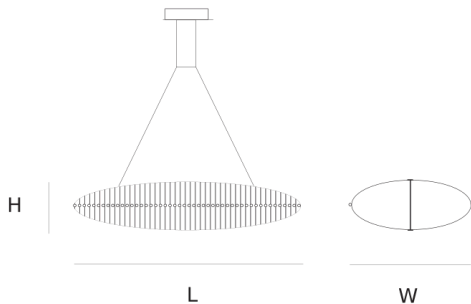

Product data sheet

Date: February 22nd 2025

QUASAR

FIELTEBEK SUSPENSION

by Jan Pauwels

A fish skeleton made of illuminated metal rods. Available in 3 sizes and 2 finishes.

DIMENSIONS

L 120 cm 47.2 inch
H 32 cm 12.6 inch
W 55 cm 21.7 inch

LIGHTSOURCE

48x led E10, 12V/0.33W,
2600K, 1104 LM

FINISH

Nickel
Brass

TYPE.NR

11-8301-3E
11-8301-1E

CANOPY

Ø 20 cm 7.9 inch
H 5 cm 2 inch

INCLUDED

Yes

6.5

8

130x65x50cm

CABLELENGTH

Up to 150 cm 59 inch

TYPE	Suspension
STANDARD	The fixture is supplied with lamps. Black canopy with cover plate in matching colour of the fixture. Leading and trailing edge dimmable.
OPTIONAL	3000K or 3500K led.
TRANSFORMER/DRIVER	SCPower KVF-12030-TDW
DIMMING	leading and trailing edge
CLASSIFICATION	UL no IP20 yes
ENERGY LABEL	