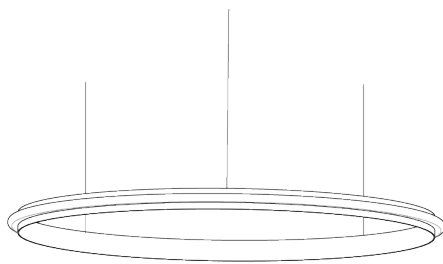

Product data sheet

Date: March 12th 2025

QUASAR

ECLIPSE COMPOSITION SUSPENSION by Jan Pauwels

The circle of light. Versatile rings that allow you to create the composition you like. Thanks to the freedom of number, size, distance and angle between the rings, each installation will be unique. The Eclipse with its chip on board LEDS has a different look and feel then the Citadel.

DIMENSIONS

Ø 83 cm 32.7 inch
H 5 cm 2 inch

LIGHTSOURCE

52x led, 12V/0.6W,
2800K, 1560 LM, CRI>90

FINISH

Nickel ● 11-8211-1E
Brass ● 11-8211-2E
Blackbrass ● 11-8211-4E

TYPE.NR

CANOPY

INCLUDED

Yes

CABLELENGTH

Up to 0 cm 59 inch

TYPE	Suspension
STANDARD	
OPTIONAL	2400K or 3000K led.
TRANSFORMER/DRIVER	Order seperatly
DIMMING	depending the type of driver
CLASSIFICATION	UL no IP20 yes
ENERGY LABEL	
YEAR OF DESIGN	2022