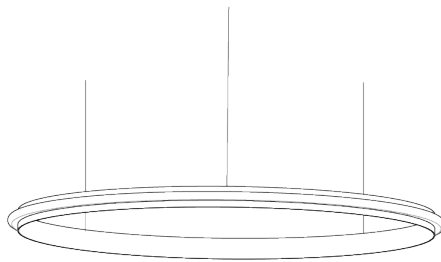

## ECLIPSE COMPOSITION SUSPENSION by Jan Pauwels

The circle of light. Versatile rings that allow you to create the composition you like. Thanks to the freedom of number, size, distance and angle between the rings, each installation will be unique. The Eclipse with its chip on board LEDS has a different look and feel then the Citadel.

### DIMENSIONS

Ø 68 cm 26.8 inch  
H 5 cm 2 inch