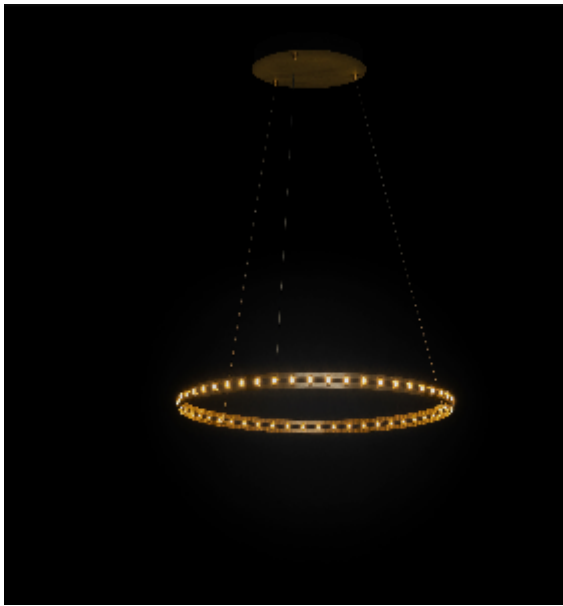

Product data sheet

Date: March 12th 2025

QUASAR

ECLIPSE SINGLE SUSPENSION by Jan Pauwels

The circle of light. Versatile rings that allow you to create the composition you like. Thanks to the freedom of number, size, distance and angle between the rings, each installation will be unique. The Eclipse with its chip on board LEDS has a different look and feel then the Citadel.

DIMENSIONS

Ø 200 cm 78.7 inch
H 5 cm 2 inch

LIGHTSOURCE

126x led, 12V/0.6W,
2800K, 3780 LM, CRI>90

FINISH

Nickel  11-8227-1E
Brass  11-8227-2E
Blackbrass  11-8227-4E

TYPE.NR

CANOPY

INCLUDED

Yes

CABLELENGTH

Up to 0 cm 59 inch

 8  29  206x206x7cm

H | 

Ø

TYPE	Suspension
STANDARD	
OPTIONAL	2400K or 3000K led.
TRANSFORMER/DRIVER	Order seperatly
DIMMING	leading and trailing edge
CLASSIFICATION	UL no IP20 yes
ENERGY LABEL	
YEAR OF DESIGN	2022