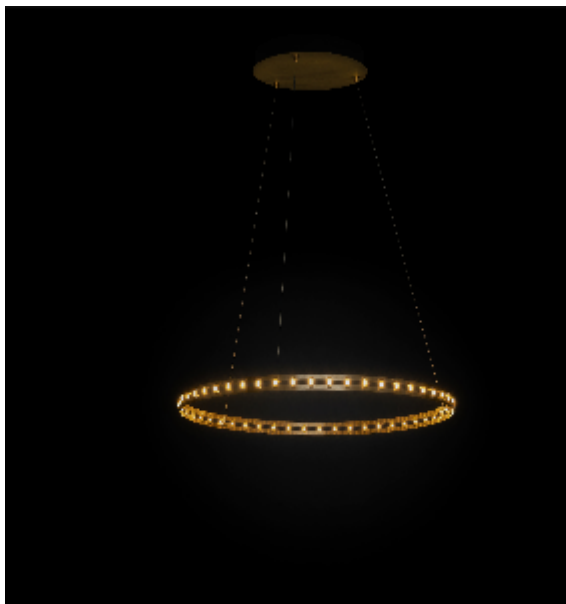

## ECLIPSE SINGLE

## SUSPENSION by Jan Pauwels

The circle of light. Versatile rings that allow you to create the composition you like. Thanks to the freedom of number, size, distance and angle between the rings, each installation will be unique. The Eclipse with its chip on board LEDS has a different look and feel then the Citadel.

### DIMENSIONS

Ø 180 cm 70.9 inch  
H 5 cm 2 inch