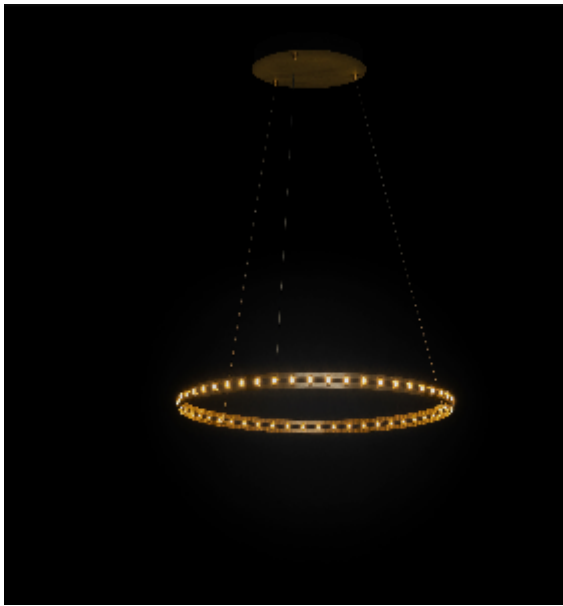

Product data sheet

Date: March 12th 2025

QUASAR

ECLIPSE SINGLE SUSPENSION by Jan Pauwels

The circle of light. Versatile rings that allow you to create the composition you like. Thanks to the freedom of number, size, distance and angle between the rings, each installation will be unique. The Eclipse with its chip on board LEDS has a different look and feel then the Citadel.

DIMENSIONS

Ø 160 cm 63 inch
H 5 cm 2 inch

LIGHTSOURCE

100x led, 12V/0.6W,
2800K, 3000 LM, CRI>90

FINISH

Nickel  11-8225-1E
Brass  11-8225-2E
Blackbrass  11-8225-4E

TYPE.NR

CANOPY

INCLUDED

Yes

CABLELENGTH

Up to 0 cm 59 inch

 7  25  166x166x7cm

TYPE	Suspension
STANDARD	
OPTIONAL	2400K or 3000K led.
TRANSFORMER/DRIVER	Order seperatly
DIMMING	leading and trailing edge
CLASSIFICATION	UL no IP20 yes
ENERGY LABEL	
YEAR OF DESIGN	2022