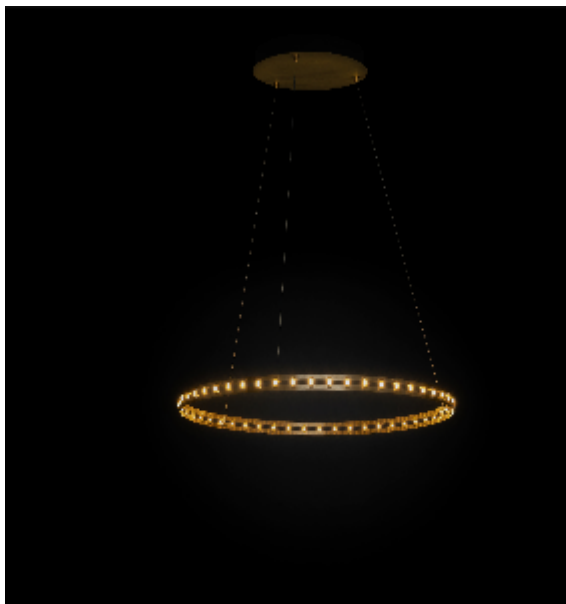

Product data sheet

Date: March 12th 2025

QUASAR

ECLIPSE SINGLE SUSPENSION by Jan Pauwels

The circle of light. Versatile rings that allow you to create the composition you like. Thanks to the freedom of number, size, distance and angle between the rings, each installation will be unique. The Eclipse with its chip on board LEDS has a different look and feel then the Citadel.

DIMENSIONS

Ø 140 cm 55.1 inch
H 5 cm 2 inch

LIGHTSOURCE

88x led, 12V/0.6W,
2800K, 2640 LM, CRI>90

FINISH

Nickel  11-8224-1E
Brass  11-8224-2E
Blackbrass  11-8224-4E

TYPE.NR

CANOPY

INCLUDED

Yes

CABLELENGTH

Up to 0 cm 59 inch

 6  21  146x146x7cm

TYPE	Suspension
STANDARD	
OPTIONAL	2400K or 3000K led.
TRANSFORMER/DRIVER	Order seperatly
DIMMING	leading and trailing edge
CLASSIFICATION	UL no IP20 yes
ENERGY LABEL	
YEAR OF DESIGN	2022