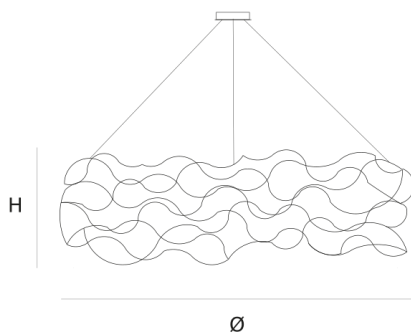

CABLELENGTH

Up to 200 cm 78 inch

6 65 210x45x225cm

TYPE	Suspension
STANDARD	
OPTIONAL	Downlight led 2700K 12V – 3W. 3000K or 3500K led.
TRANSFORMER/DRIVER	SCPower KVF-12100-TDW
DIMMING	leading and trailing edge
CLASSIFICATION	UL no IP20 yes
ENERGY LABEL