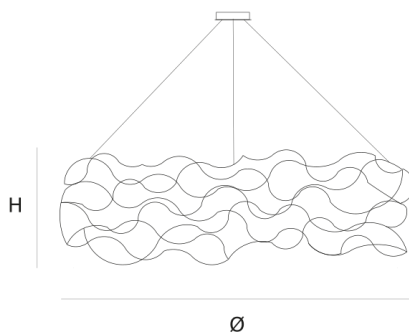

DIMENSIONS

Ø 130 cm 51.2 inch
H 40 cm 15.7 inch

LIGHTSOURCE

130x led E10, 12V/0.33W,
2600K, 2990 LM

FINISH

Nickel  11-8385-1E
Brass  11-8385-2E
Blackbrass  11-8385-4E

TYPE.NR

CANOPY

Ø 20 cm 7.9 inch
H 5 cm 2 inch

INCLUDED

Yes

CABLELENGTH

Up to 200 cm 78 inch

 6.5  33  140x45x160cm

TYPE	Suspension
STANDARD	
OPTIONAL	Downlight led 2700K 12V – 3W. 3000K or 3500K led.
TRANSFORMER/DRIVER	SCPower KVF-12060-TDW
DIMMING	leading and trailing edge
CLASSIFICATION	UL no IP20 yes
ENERGY LABEL	