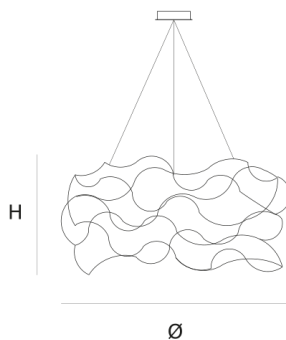

DIMENSIONS

Ø 70 cm 27.6 inch
H 30 cm 11.8 inch

LIGHTSOURCE

50x led E10, 12V/0.33W,
2600K, 1150 LM

FINISH

Nickel  11-8384-1E
Brass  11-8384-2E
Blackbrass  11-8384-4E

TYPE.NR

CANOPY

Ø 20 cm 7.9 inch
H 5 cm 2 inch

INCLUDED

Yes

CABLELENGTH

Up to 200 cm 78 inch

 2  10  83x83x41cm

TYPE	Suspension
STANDARD	
OPTIONAL	Downlight led 2700K 12V – 3W. 3000K or 3500K led.
TRANSFORMER/DRIVER	SCPower KVF-12030-TDW
DIMMING	leading and trailing edge
CLASSIFICATION	UL no IP20 yes
ENERGY LABEL	