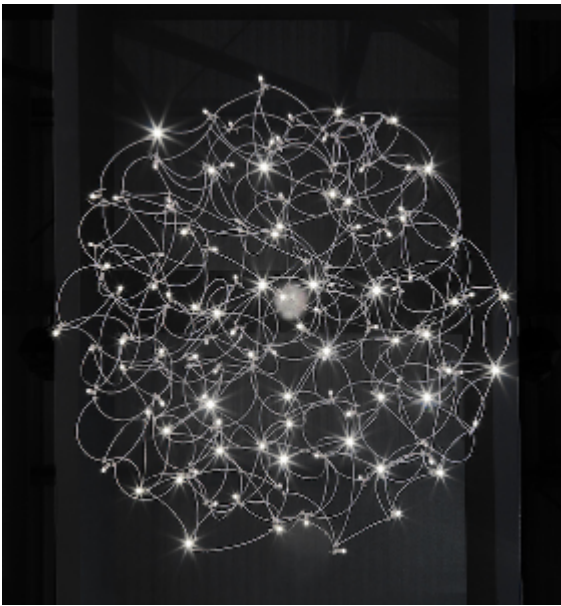

## CURLLED SUSPENSION by Jan

Pauwels

CurlLEDs become CurLED. This fixture has curved metal rods that gives it a more romantic look. All the E10 LED light bulbs give the hypnotizing result of a stellar creation. Every CurLED is handmade, the E10 lamps are placed randomly, making every model unique. (see model Sirio for the version with led circuit boards)

### DIMENSIONS

L 200 cm 78.7 inch  
H 40 cm 15.7 inch  
W 40 cm 15.7 inch

### CANOPY

Ø 20 cm 7.9 inch  
H 5 cm 2 inch