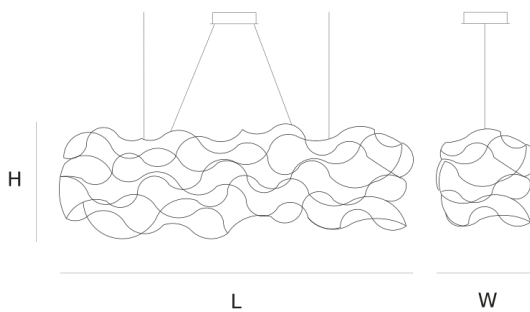

CABLELENGTH

Up to 200 cm 78 inch

TYPE	Suspension
STANDARD	
OPTIONAL	Downlight led 2700K 12V – 3W. 3000K or 3500K led.
TRANSFORMER/DRIVER	SCPpower KVF-12030-TDW
DIMMING	leading and trailing edge
CLASSIFICATION	UL no IP20 yes
ENERGY LABEL