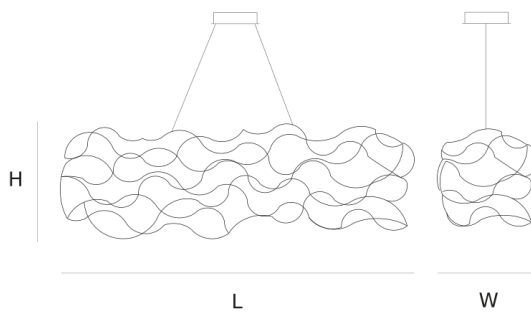

DIMENSIONS

L 125 cm 49.2 inch
H 40 cm 15.7 inch
W 40 cm 15.7 inch

LIGHTSOURCE

50x led E10, 12V/0.33W,
2600K, 1150 LM

FINISH

Nickel  11-8380-1E
Brass  11-8380-2E
Blackbrass  11-8380-4E

TYPE.NR

CANOPY

Ø 20 cm 7.9 inch
H 5 cm 2 inch

INCLUDED

Yes

2 5 130x65x50cm
2.5 3 34x34x17cm

CABLELENGTH

Up to 200 cm 78 inch

TYPE	Suspension
STANDARD	
OPTIONAL	Downlight led 2700K 12V – 3W. 3000K or 3500K led.
TRANSFORMER/DRIVER	SCPpower KVF-12030-TDW
DIMMING	leading and trailing edge
CLASSIFICATION	UL no IP20 yes
ENERGY LABEL	