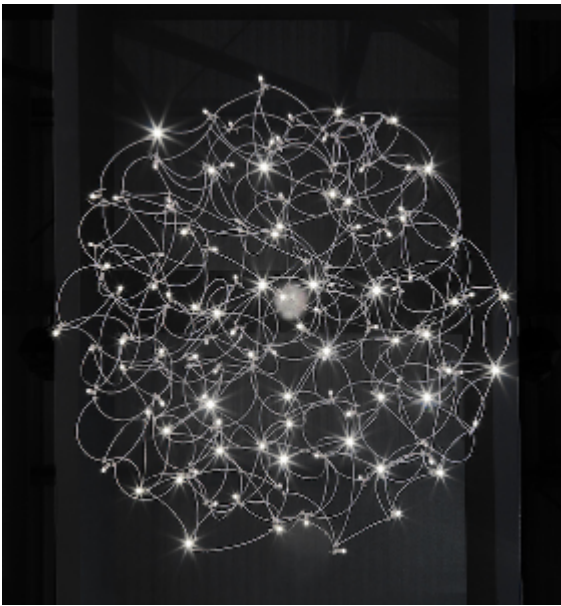

Product data sheet

Date: March 12th 2025

QUASAR

CURLLED SUSPENSION by Jan

Pauwels

Curlled LEDs become CurLED. This fixture has curved metal rods that gives it a more romantic look. All the E10 LED light bulbs give the hypnotizing result of a stellar creation. Every Curled is handmade, the E10 lamps are placed randomly, making every model unique. (see model Sirio for the version with led circuit boards)

DIMENSIONS

L 125 cm 49.2 inch
H 40 cm 15.7 inch
W 40 cm 15.7 inch

LIGHTSOURCE

50x led E10, 12V/0.33W,
2600K, 1150 LM

FINISH

Nickel  11-8380-1E
Brass  11-8380-2E
Blackbrass  11-8380-4E

TYPE.NR

CANOPY

Ø 20 cm 7.9 inch
H 5 cm 2 inch

INCLUDED

Yes

2 5 130x65x50cm
2.5 3 34x34x17cm

CABLELENGTH

Up to 200 cm 78 inch

TYPE	Suspension
STANDARD	
OPTIONAL	Downlight led 2700K 12V – 3W. 3000K or 3500K led.
TRANSFORMER/DRIVER	SCPpower KVF-12030-TDW
DIMMING	leading and trailing edge
CLASSIFICATION	UL no IP20 yes
ENERGY LABEL	