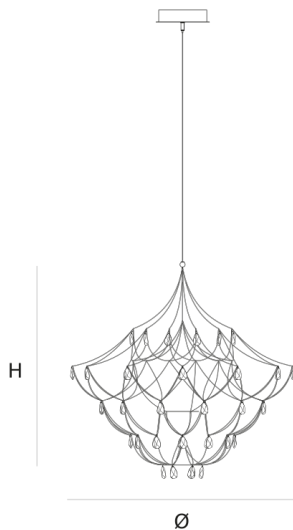

### DIMENSIONS

Ø 200 cm 78.7 inch  
H 200 cm 78.7 inch

### CANOPY

Ø 25 cm 9.8 inch  
H 5 cm 2 inch