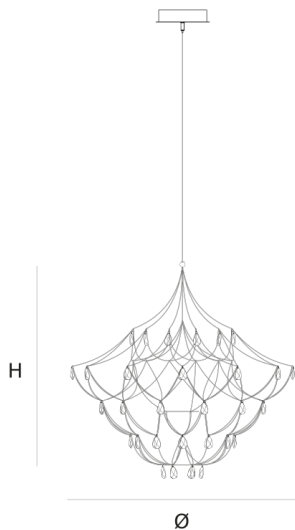

Product data sheet

Date: February 23rd 2025

QUASAR

CRYSTAL GALAXY

SUSPENSION by Jan Pauwels

Like bright stars in the galaxy the crystals are sparkling in this transparent structure.

DIMENSIONS

Ø 180 cm 70.9 inch
H 180 cm 70.9 inch

CANOPY

Ø 25 cm 9.8 inch
H 5 cm 2 inch

CABLELENGTH

Up to 200 cm 78 inch

LIGHTSOURCE

150x led E10, 12V/0.33W,
2600K, 3450 LM

INCLUDED

Yes

 7  201  190x190x200cm

FINISH

Nickel
Brass
Blackbrass

TYPE.NR

 11-8506E
 11-8506-2E
 11-8506-4E

TYPE	Suspension
STANDARD	
OPTIONAL	Downlight led 2700K 12V – 3W. 3000K or 3500K led.
TRANSFORMER/DRIVER	SCPower KVF-12060-TDW
DIMMING	leading and trailing edge
CLASSIFICATION	UL no IP20 yes
ENERGY LABEL	