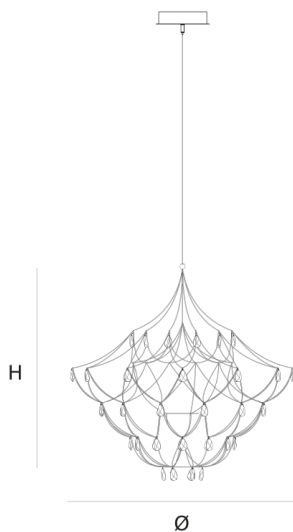

Product data sheet

Date: February 23rd 2025

QUASAR

CRYSTAL GALAXY

SUSPENSION by Jan Pauwels

Like bright stars in the galaxy the crystals are sparkling in this transparent structure.

DIMENSIONS

Ø 160 cm 63 inch
H 160 cm 63 inch

CANOPY

Ø 25 cm 9.8 inch
H 5 cm 2 inch

CABLELENGTH

Up to 200 cm 78 inch

LIGHTSOURCE

144x led E10, 12V/0.33W,
2600K, 3312 LM

INCLUDED

Yes

 6  127  170x170x190cm

FINISH

Nickel
Brass
Blackbrass

TYPE.NR

 11-8505E
 11-8505-2E
 11-8505-4E

TYPE	Suspension
STANDARD	
OPTIONAL	Downlight led 2700K 12V – 3W. 3000K or 3500K led.
TRANSFORMER/DRIVER	SCPower KVF-12060-TDW
DIMMING	leading and trailing edge
CLASSIFICATION	UL no IP20 yes
ENERGY LABEL	