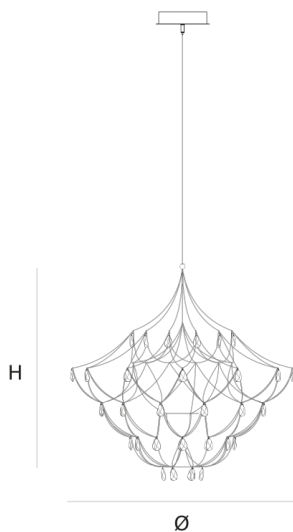

Product data sheet

Date: February 23rd 2025

QUASAR

CRYSTAL GALAXY

SUSPENSION by Jan Pauwels

Like bright stars in the galaxy the crystals are sparkling in this transparent structure.

DIMENSIONS

Ø 140 cm 55.1 inch
H 140 cm 55.1 inch

CANOPY

Ø 25 cm 9.8 inch
H 5 cm 2 inch

CABLELENGTH

Up to 200 cm 78 inch

LIGHTSOURCE

126x led E10, 12V/0.33W,
2600K, 2898 LM

INCLUDED

Yes

 5  123  150x150x170cm

FINISH

Nickel
Brass
Blackbrass

TYPE.NR

 11-8504E
 11-8504-2E
 11-8504-4E

TYPE	Suspension
STANDARD	
OPTIONAL	Downlight led 2700K 12V – 3W. 3000K or 3500K led.
TRANSFORMER/DRIVER	SCPower KVF-12060-TDW
DIMMING	leading and trailing edge
CLASSIFICATION	UL no IP20 yes
ENERGY LABEL	