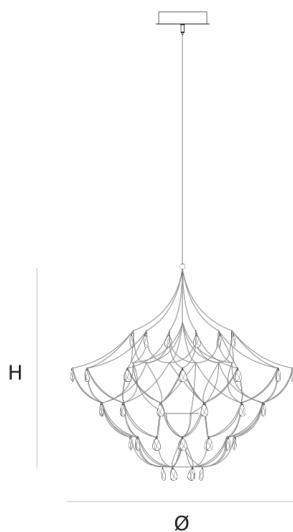

Product data sheet

Date: February 23rd 2025

QUASAR

CRYSTAL GALAXY

SUSPENSION by Jan Pauwels

Like bright stars in the galaxy the crystals are sparkling in this transparent structure.

DIMENSIONS

Ø 120 cm 47.2 inch
H 120 cm 47.2 inch

CANOPY

Ø 25 cm 9.8 inch
H 5 cm 2 inch

CABLELENGTH

Up to 200 cm 78 inch

LIGHTSOURCE

108x led E10, 12V/0.33W,
2600K, 2484 LM

INCLUDED

Yes

FINISH

Nickel
Brass
Blackbrass

TYPE.NR

11-8503E
11-8503-2E
11-8503-4E

TYPE	Suspension
STANDARD	
OPTIONAL	Downlight led 2700K 12V – 3W. 3000K or 3500K led.
TRANSFORMER/DRIVER	SCPower KVF-12060-TDW
DIMMING	leading and trailing edge
CLASSIFICATION	UL no IP20 yes
ENERGY LABEL	