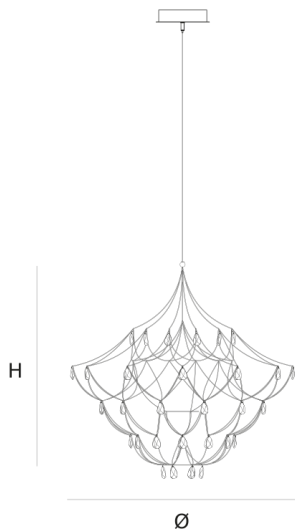

Product data sheet

Date: February 23rd 2025

QUASAR

CRYSTAL GALAXY

SUSPENSION by Jan Pauwels

Like bright stars in the galaxy the crystals are sparkling in this transparent structure.

DIMENSIONS

Ø 100 cm 39.4 inch
H 100 cm 39.4 inch

CANOPY

Ø 25 cm 9.8 inch
H 5 cm 2 inch

CABLELENGTH

Up to 200 cm 78 inch

LIGHTSOURCE

75x led E10, 12V/0.33W,
2600K, 1725 LM

INCLUDED

Yes

FINISH

Nickel  11-8502E
Brass  11-8502-2E
Blackbrass  11-8502-4E

TYPE.NR

TYPE	Suspension
STANDARD	
OPTIONAL	Downlight led 2700K 12V – 3W. 3000K or 3500K led.
TRANSFORMER/DRIVER	SCPower KVF-12030-TDW
DIMMING	leading and trailing edge
CLASSIFICATION	UL no IP20 yes
ENERGY LABEL	