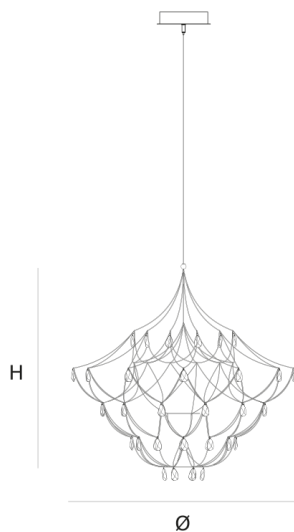

Product data sheet

Date: February 23rd 2025

QUASAR

CRYSTAL GALAXY

SUSPENSION by Jan Pauwels

Like bright stars in the galaxy the crystals are sparkling in this transparent structure.

DIMENSIONS

Ø 80 cm 31.5 inch
H 80 cm 31.5 inch

CANOPY

Ø 25 cm 9.8 inch
H 5 cm 2 inch

CABLELENGTH

Up to 200 cm 78 inch

LIGHTSOURCE

60x led E10, 12V/0.33W,
2600K, 1380 LM

INCLUDED

Yes

2	4	63x63x87cm
1	1.5	34x34x17cm

FINISH

Nickel 11-8500E
Brass 11-8500-2E
Blackbrass 11-8500-4E

TYPE.NR

TYPE	Suspension
STANDARD	
OPTIONAL	Downlight led 2700K 12V – 3W. 3000K or 3500K led.
TRANSFORMER/DRIVER	SCPower KVF-12030-TDW
DIMMING	leading and trailing edge
CLASSIFICATION	UL no IP20 yes
ENERGY LABEL	