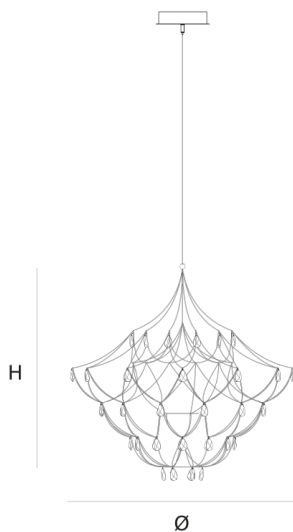

### DIMENSIONS

Ø 60 cm 23.6 inch  
H 60 cm 23.6 inch

### CANOPY

Ø 25 cm 9.8 inch  
H 5 cm 2 inch