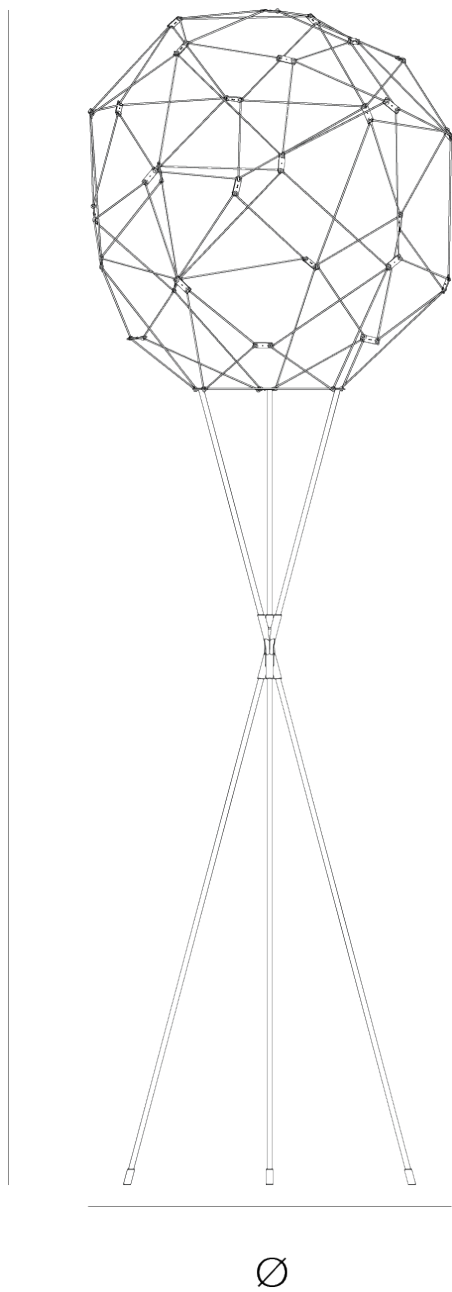

## FLOORLAMP by Jan Pauwels

As an extension of the Cosmos Globe series. A very subtle frame is carrying the light sculpture without affecting its unique appearance. Perfect in an open space, in front of a wall or in a corner.

DIMENSIONS

Ø 60 cm 23.6 inch  
 H 180 cm 70.9 inch

CANOPY

CABLELENGTH

Up to 0 cm 0 inch

LIGHTSOURCE

30x led, 12V/0.6W, 2800K,  
 900 LM, CRI >90

INCLUDED