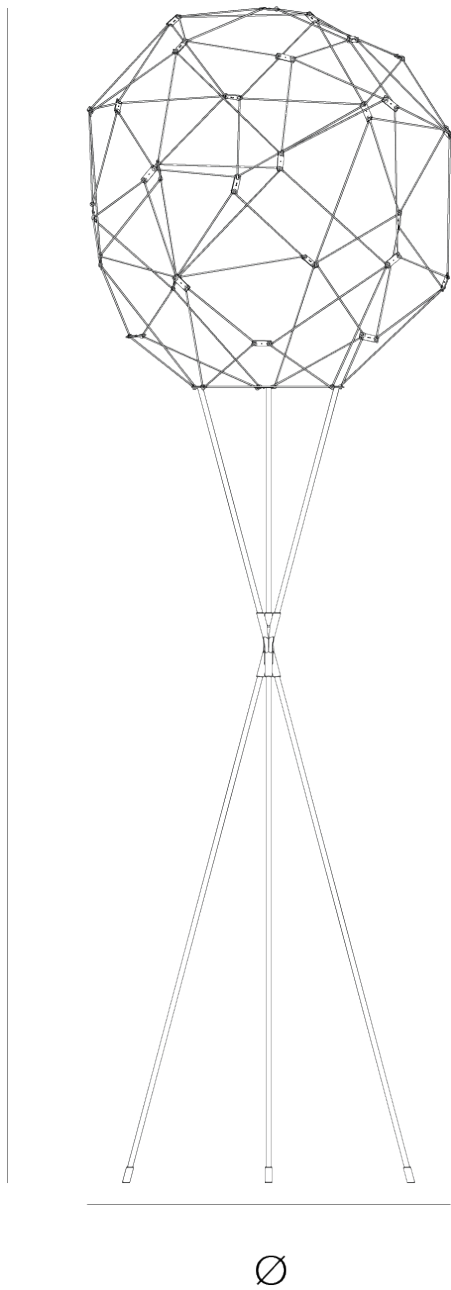

Product data sheet

Date: February 22nd 2025

QUASAR

COSMOS GLOBE

FLOORLAMP by Jan Pauwels

As an extension of the Cosmos Globe series. A very subtle frame is carrying the light sculpture without affecting its unique appearance. Perfect in an open space, in front of a wall or in a corner.

DIMENSIONS

Ø 60 cm 23.6 inch
 H 180 cm 70.9 inch

CANOPY

CABLELENGTH

Up to 0 cm 0 inch

LIGHTSOURCE

30x led, 12V/0.6W, 2800K,
 900 LM, CRI >90

INCLUDED

Yes

8	9	63x63x87cm
2	4	150x24x10cm

FINISH

Nickel		11-8917
Brass		11-8917-2
Blackbrass		11-8917-4

TYPE.NF

TYPE	Floorlamp
STANDARD	The frame is black. Push dimmer included.
OPTIONAL	2400K or 3000K led. Remote control for dimmer.
TRANSFORMER/DRIVER	Meanwell GEM-30 12-P1J Plugdriver
DIMMING	dimmer integrated
CLASSIFICATION	UL no IP20 yes
ENERGY LABEL	
YEAR OF DESIGN	2023