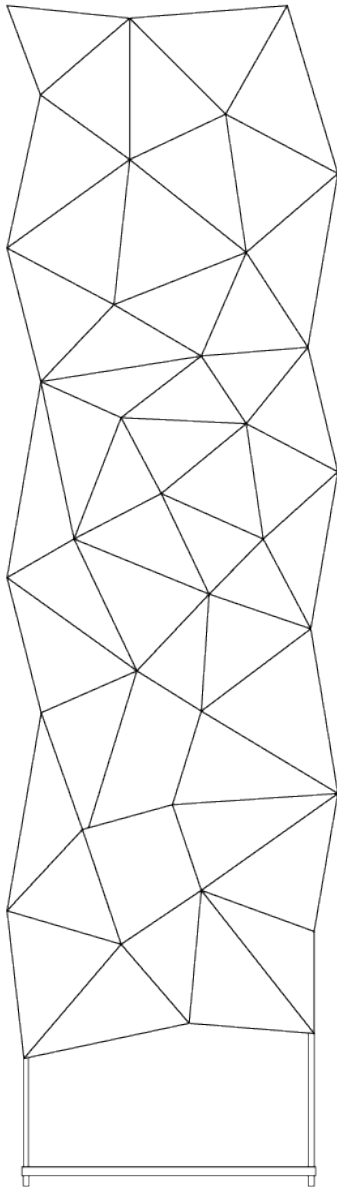

L

TYPE

Floorlamp