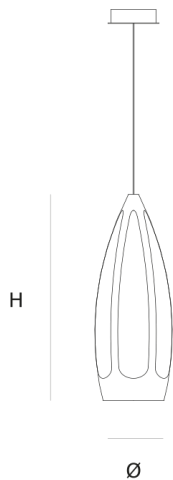

## COMPASS BIG SUSPENSION by Jos Muller

Compass will lead the light in the right direction. The name refers to the shape obtained by an imaginary cross-section of the structure. The cast aluminium fixture is specially designed for led. Polished aluminium with rough incisions where the skin of the cast is visible. The led is covered with an opal disk to have a very wide diffused light

### DIMENSIONS

Ø 13 cm 5.1 inch  
H 36 cm 14.2 inch

### CANOPY

Ø 17 cm 6.7 inch  
H 5 cm 2 inch