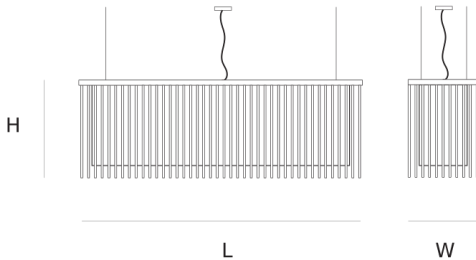

DIMENSIONS

L 182 cm 71.7 inch
H 50 cm 19.7 inch
W 36 cm 14.2 inch

CANOPY

L 9 cm 3.5 inch
H 2.5 cm 1 inch
W 9 cm 3.5 inch

CABLELENGTH

Up to 200 cm 78 inch

LIGHTSOURCE

74 x E10/0,33W, 6 x GU
5,3 led 7W, 3 x 2,5W led

FINISH

Red
Smoke

TYPE.NR

INCLUDED

Yes

33 35 190x40x50cm
28 32 4x60x30x25cm

TYPE	suspension
STANDARD	The fixture is supplied without lamps (only the E10 lamps are included). Transparent cable. Trailing edge dimmable.
OPTIONAL	
TRANSFORMER/DRIVER	12 Volt electronic
DIMMING	trailing edge