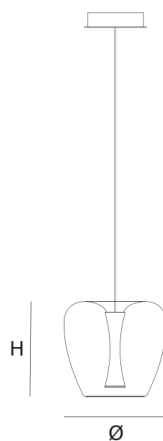

Product data sheet

Date: March 14th 2025

QUASAR

APPLE MOOD

SUSPENSION by Malika Novi

The natural beauty of the apple. A transparent apple shaped glass with a solid aluminium core.

DIMENSIONS

Ø 30 cm 11.8 inch
H 30 cm 11.8 inch

CANOPY

Ø 20 cm 7.9 inch
H 5 cm 2 inch

CABLELENGTH

Up to 300 cm 118 inch

LIGHTSOURCE

1x led, 11.7W, 2700K, 1260 LM

INCLUDED

Yes

FINISH

Aluminium polished
Brass
Copper
Black
Green
Red

TYPE.NR

14-3000
14-3004
14-3005
14-3002
14-3001
14-3003

TYPE	Suspension
STANDARD	The fixture is supplied with a black textile cable. Black ceiling canopy with chrome cover plate. Trailing edge dimmable.
OPTIONAL	
TRANSFORMER/DRIVER	Meanwell PCD-16-350B
DIMMING	trailing edge
CLASSIFICATION	UL no IP20 yes
ENERGY LABEL	led integrated A / A+ / A++