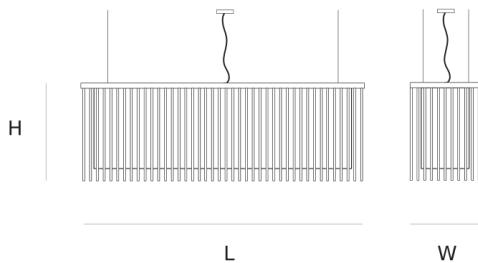

DIMENSIONS

L	182 cm	71.7 inch
H	50 cm	19.7 inch
W	36 cm	14.2 inch

CANOPY

L	9 cm	3.5 inch
H	2.5 cm	1 inch
W	9 cm	3.5 inch

CABLELENGTH

Up to 200 cm 78 inch

LIGHTSOURCE

74x E10, 0.33W, 6x GU
5.3 led 7W, 3x 2.5W led

FINISH

Red
Smoke

TYPE.NR

11-4154-1
11-4154

INCLUDED

Yes

 33	 35	
28	32	190x40x50cm 4x60x30x25cm

TYPE	Suspension
STANDARD	The fixture is supplied without lamps (only the E10 lamps are included). Transparent cable. Trailing edge dimmable.
OPTIONAL	
TRANSFORMER/DRIVER	12 Volt electronic
DIMMING	trailing edge
CLASSIFICATION	UL no IP20 yes
ENERGY LABEL	n/a