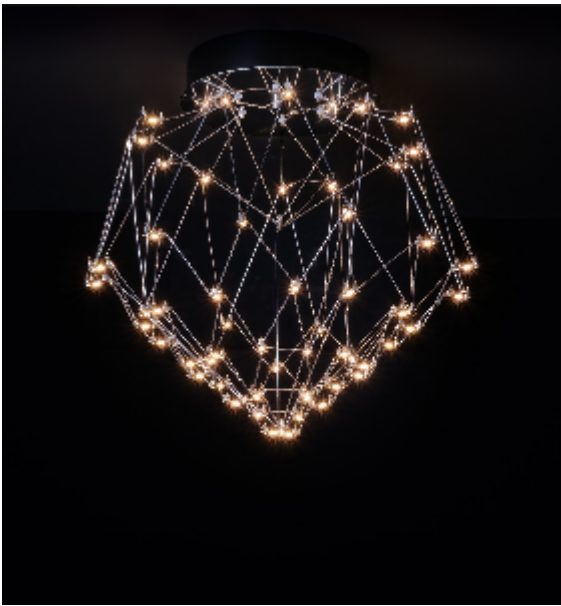

Product data sheet

Date: February 22nd 2025

QUASAR

ADAMAS CEILINGLAMP

by Jan Pauwels

Like a diamond in the rough the Adamas twinkles and is an eyecatcher in every room. Available in 3 finishes as suspension and ceiling lamp.

DIMENSIONS

Ø 55 cm 21.7 inch
H 50 cm 19.7 inch

CANOPY

Ø 25 cm 9.8 inch
H 5 cm 2 inch

CABLELENGTH

Up to 0 cm 0 inch

LIGHTSOURCE

52x led, 12V/0.6W,
2800K, 1560 LM

INCLUDED

Yes

FINISH

Nickel  11-8363-1
Brass  11-8363-2
Blackbrass  11-8363-4

TYPE.NR

TYPE	Ceilinglamp
STANDARD	
OPTIONAL	2400K.
TRANSFORMER/DRIVER	SCPower KVF-12060-TWD
DIMMING	leading and trailing edge
CLASSIFICATION	UL no IP20 yes
ENERGY LABEL	
YEAR OF DESIGN	2023