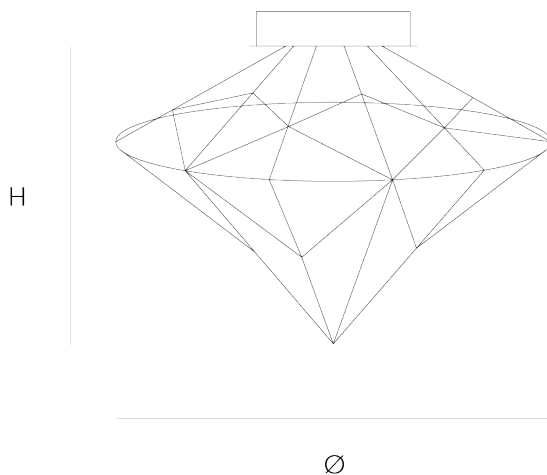

DIMENSIONS

Ø 55 cm 21.7 inch
H 50 cm 19.7 inch

CANOPY

Ø 25 cm 9.8 inch
H 5 cm 2 inch

CABLELENGTH

Up to 0 cm 0 inch

LIGHTSOURCE

52x led, 12V/0.6W,
2800K, 1560 LM

INCLUDED

Yes

FINISH

Nickel 11-8363-1
Brass 11-8363-2
Blackbrass 11-8363-4

TYPE.NR

TYPE	Ceilinglamp
STANDARD	
OPTIONAL	2400K.
TRANSFORMER/DRIVER	SCPower KVF-12060-TWD
DIMMING	leading and trailing edge
CLASSIFICATION	UL no IP20 yes
ENERGY LABEL	
YEAR OF DESIGN	2023

Quasar Holland BV®

Burgstraat 2 4283GG Giessen The Netherlands
T. +31-(0)183-447887