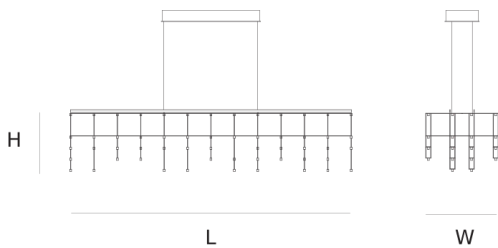

DIMENSIONS

L 150 cm 59.1 inch
H 30.5 cm 12 inch
W 40 cm 15.7 inch

LIGHTSOURCE

135x led E10, 12V/0.33W,
2600K, 3105 LM

FINISH

Nickel  11-8348-1E
Brass  11-8348-2E
Blackbrass  11-8348-4E

TYPE.NR

CANOPY

L 60 cm 23.6 inch
H 10 cm 3.9 inch
W 15 cm 5.9 inch

INCLUDED

Yes

 8  20  164x51x50cm

CABLELENGTH

Up to 200 cm 78 inch

TYPE	Suspension
STANDARD	
OPTIONAL	3000K or 3500K led.
TRANSFORMER/DRIVER	SCPower KVF-12060-TDW
DIMMING	leading and trailing edge
CLASSIFICATION	UL no IP20 yes
ENERGY LABEL	