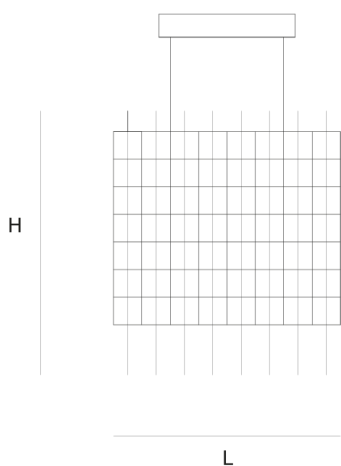

Product data sheet

Date: December 22nd 2024

QUASAR

UNIVERSE SQUARE WITH GLASS SUSPENSION by Jan

Pauwels

By adding vertical glass tubes, the Universe Square looks immense by showing myriads of shiny reflecting lights (see model Cosmos Square 100 for the version with led circuit boards)

DIMENSIONS

L 104 cm 40.9 inch
H 85 cm 33.5 inch
W 104 cm 40.9 inch

CANOPY

L 59.5 cm 23.4 inch
H 10 cm 3.9 inch
W 37.5 cm 14.8 inch

CABLELENGTH

Up to 200 cm 78 inch

LIGHTSOURCE

548x led E10, 12V/0.33W,
2600K, 12604 LM

INCLUDED

Yes

9	45	126x112x110cm
24	25	36x36x85cm

FINISH

Nickel  11-8370-12
Brass  11-8370-12-2
Blackbrass  11-8370-12-4

TYPE.NR

TYPE	Suspension
STANDARD	
OPTIONAL	3000K or 3500K led. No glassbars.
TRANSFORMER/DRIVER	SCPower KVF-12200-TDW
DIMMING	leading and trailing edge
CLASSIFICATION	UL no IP20 yes
ENERGY LABEL	