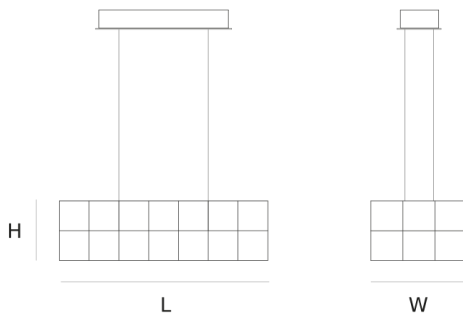

DIMENSIONS

L 87.5 cm 34.4 inch
H 25 cm 9.8 inch
W 39.5 cm 15.6 inch

LIGHTSOURCE

96x led E10, 12V/0.33W,
2600K, 2208 LM

FINISH

Nickel  11-8343-1E
Brass  11-8343-2E
Blackbrass  11-8343-4E

TYPE.NR

CANOPY

L 60 cm 23.6 inch
H 6 cm 2.4 inch
W 20 cm 7.9 inch

INCLUDED

Yes

 4  15  97x49x51cm

CABLELENGTH

Up to 200 cm 78 inch

TYPE	Suspension
STANDARD	
OPTIONAL	3000K or 3500K led.
TRANSFORMER/DRIVER	SCPpower KVF-12060-TDW
DIMMING	leading and trailing edge
CLASSIFICATION	UL no IP20 yes
ENERGY LABEL	