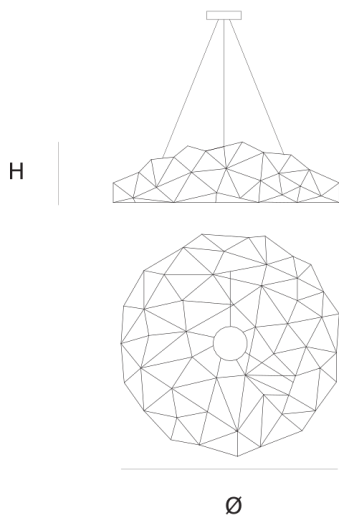

Product data sheet

Date: December 22nd 2024

QUASAR

UNIVERSE DISC

SUSPENSION by Jan Pauwels

The round version of the Universe is available in various sizes and finishes. Every Universe is handmade, the E10 lamps are placed randomly, making every model unique. (see model Cosmos Disc for the version with led circuit boards)

DIMENSIONS

Ø 200 cm 78.7 inch
H 35 cm 13.8 inch

CANOPY

Ø 20 cm 7.9 inch
H 7.5 cm 3 inch

CABLELENGTH

Up to 200 cm 78 inch

LIGHTSOURCE

150x led E10, 12V/0.33W,
2600K, 3450 LM