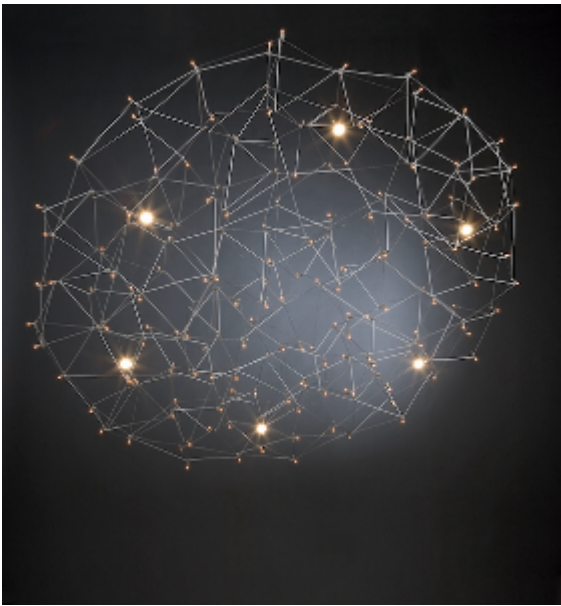

Product data sheet

Date: December 22nd 2024

QUASAR

UNIVERSE DISC

SUSPENSION by Jan Pauwels

The round version of the Universe is available in various sizes and finishes. Every Universe is handmade, the E10 lamps are placed randomly, making every model unique. (see model Cosmos Disc for the version with led circuit boards)

DIMENSIONS

Ø 200 cm 78.7 inch
H 35 cm 13.8 inch

CANOPY

Ø 20 cm 7.9 inch
H 7.5 cm 3 inch

CABLELENGTH

Up to 200 cm 78 inch

LIGHTSOURCE

150x led E10, 12V/0.33W,
2600K, 3450 LM

INCLUDED

Yes

FINISH

Nickel
Brass
Blackbrass

TYPE.NR

11-8346-1 E
11-8346-2 E
11-8346-4 E

TYPE	Suspension
STANDARD	
OPTIONAL	3000K or 3500K led.
TRANSFORMER/DRIVER	SCPower KVF-12060-TDW
DIMMING	leading and trailing edge
CLASSIFICATION	UL no IP20 yes
ENERGY LABEL	