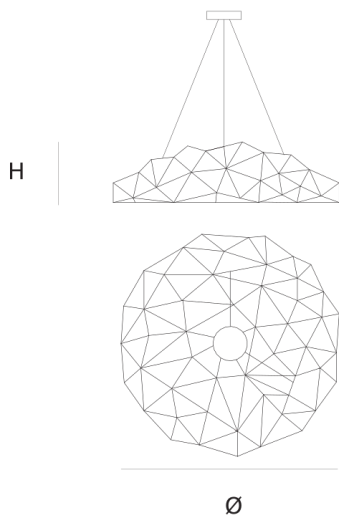

Product data sheet

Date: December 22nd 2024

QUASAR

UNIVERSE DISC

SUSPENSION by Jan Pauwels

The round version of the Universe is available in various sizes and finishes. Every Universe is handmade, the E10 lamps are placed randomly, making every model unique. (see model Cosmos Disc for the version with led circuit boards)

DIMENSIONS

Ø 120 cm 47.2 inch
H 35 cm 13.8 inch

CANOPY

Ø 20 cm 7.9 inch
H 6 cm 2.4 inch

CABLELENGTH

Up to 200 cm 78 inch

LIGHTSOURCE

65x led E10, 12V/0.33W,
2600K, 1495 LM