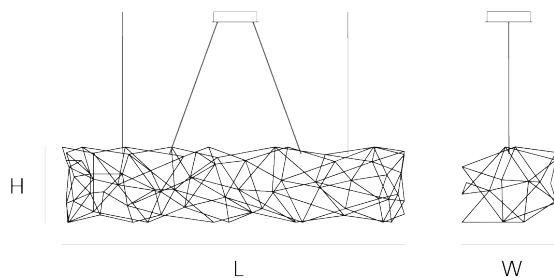

### DIMENSIONS

L 150 cm 59.1 inch  
H 40 cm 15.7 inch  
W 50 cm 19.7 inch

### CANOPY

Ø 20 cm 7.9 inch  
H 5 cm 2 inch