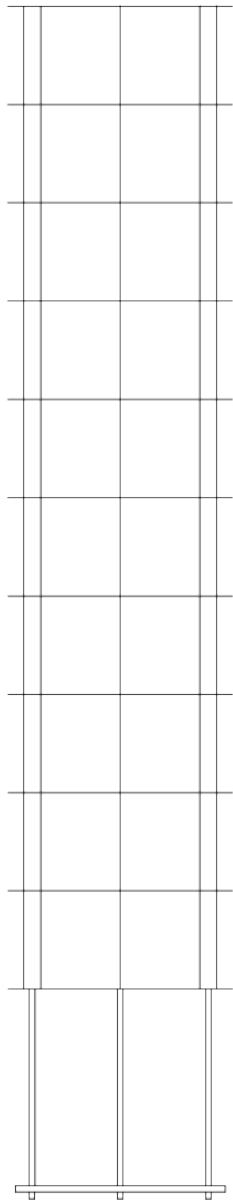

Product data sheet

Date: December 31st 2024

QUASAR

TUBE FLOORLAMP by Jan Pauwels

This slim tunnel of light gives a luxurious feeling and will suit every interior.

DIMENSIONS

Ø 32 cm 12.6 inch
H 140 cm 55.1 inch

CANOPY

CABLELENGTH

Up to 0 cm 0 inch

LIGHTSOURCE

24x led, 12V/0.6W, 2800K,
720 LM, CRI>95

INCLUDED

Yes

FINISH

FINISH	TYPE.NF
Nickel	11-9402-1
Brass	11-9402-2
Blackbrass	11-9402-4
Nickel	11-9401-1
Brass	11-9401-2
Blackbrass	11-9401-4
Nickel	11-9400-1
Brass	11-9400-2
Blackbrass	11-9400-4

TYPE

Floorlamp

STANDARD

The frame is completely matt black. Push dimmer included. Nickel, natural brass or blackened natural brass. Brass will turn darker in time and can show stains.