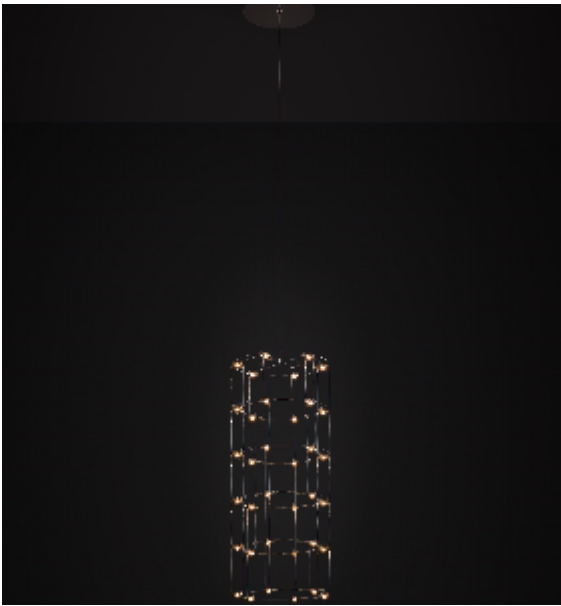

Product data sheet

Date: December 22nd 2024

QUASAR

TUBE SUSPENSION by Jan

Pauwels

This slim tunnel of light gives a luxurious feeling and will suit every interior.

DIMENSIONS

Ø 32 cm 12.6 inch
H 45 cm 17.7 inch

CANOPY

Ø 25 cm 7.9 inch
H 7.5 cm 3 inch

CABLELENGTH

Up to 200 cm 78 inch

LIGHTSOURCE

24x led, 12V/0.6W,
2800K, 720 LM, CRI>95

INCLUDED

Yes

FINISH

Nickel	●	11-9407-1
Brass	●	119407-2
Blackbrass	●	11-9407-4
Nickel	●	11-9406-1
Brass	●	11-9406-2
Blackbrass	●	11-9406-4
Nickel	●	11-9405-1
Brass	●	11-9405-2
Blackbrass	●	11-9405-4

TYPE.NR

H

TYPE

Suspension

STANDARD

OPTIONAL	2400K.
TRANSFORMER/DRIVER	SCPower KVF-12030-TDW
DIMMING	leading and trailing edge
CLASSIFICATION	UL no IP20 yes
ENERGY LABEL	
YEAR OF DESIGN	2024

Quasar Holland BV®

Burgstraat 2 4283GG Giessen The Netherlands