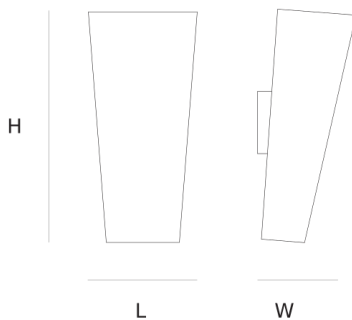

DIMENSIONS

L 25 cm 9.8 inch
H 60 cm 23.6 inch

LIGHTSOURCE

1x E27 70W*

FINISH

Aluminium
polished
Bronze

TYPE.NR

● 11-702
● 11-712

CANOPY

INCLUDED
No

CABLELENGTH

Up to 0 cm 0 inch

KG KG
5 6 80x30x25cm

TYPE	Wall-lamp
STANDARD	The fixture is supplied without a lamp.
OPTIONAL	
TRANSFORMER/DRIVER	n/a
DIMMING	depending the lightbulb
CLASSIFICATION	UL no IP20 yes
ENERGY LABEL	n/a