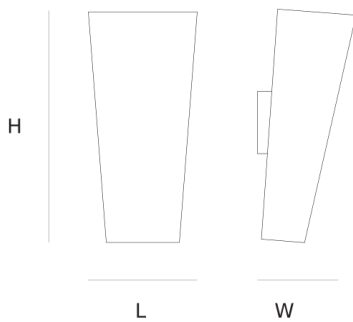

DIMENSIONS

L 20 cm 7.9 inch
H 42 cm 16.5 inch

LIGHTSOURCE

1x E27 70W*

FINISH

Aluminium
polished
Bronze

TYPE.NR

● 11-700
● 11-711

CANOPY

INCLUDED

No

CABLELENGTH

Up to 0 cm 0 inch

KG KG
2 3 60x30x25cm

TYPE	Wall-lamp
STANDARD	The fixture is supplied without a lamp.
OPTIONAL	
TRANSFORMER/DRIVER	n/a
DIMMING	depending the lightbulb
CLASSIFICATION	UL no IP20 yes
ENERGY LABEL	n/a