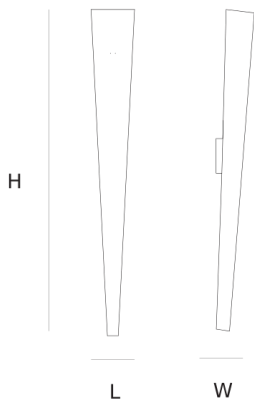

L 20 cm 7.9 inch
H 150 cm 59.1 inch

LIGHTSOURCE

2x E27 70W*

FINISH

Aluminium
polished

TYPE.NR

14-1480

CANOPY

INCLUDED

No

CABLELENGTH

Up to 0 cm 0 inch

 12  12.5  30x30x170cm

TYPE	Wall-lamp
STANDARD	The fixture is supplied without a lamp.
OPTIONAL	
TRANSFORMER/DRIVER	n/a
DIMMING	depending the lightbulb
CLASSIFICATION	UL no IP20 yes
ENERGY LABEL	n/a