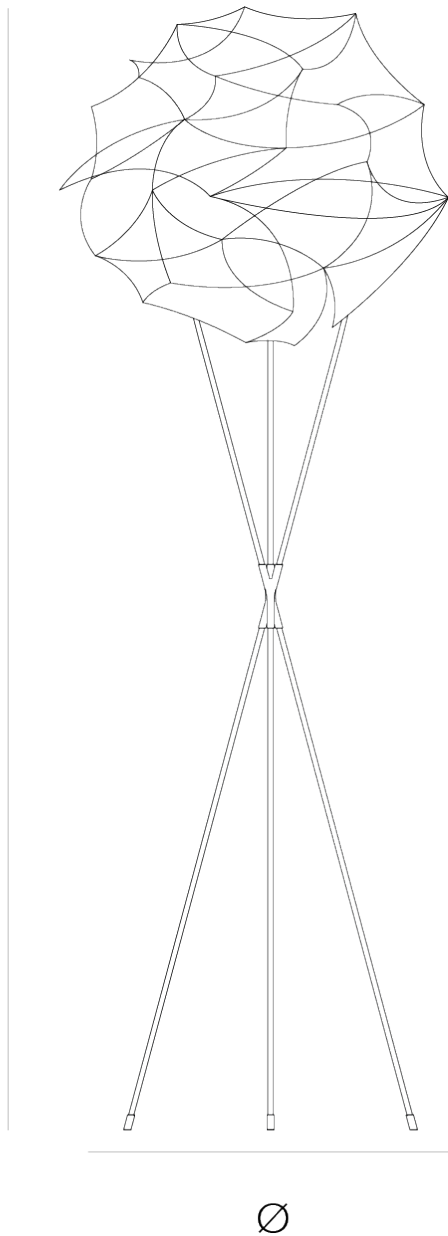

Product data sheet

Date: December 22nd 2024

QUASAR

TESS GLOBE FLOORLAMP

by Jan Pauwels

As an extension of the Tess Globe series. A very subtle frame is carrying the light sculpture without affecting its unique appearance. Perfect in an open space, in front of a wall or in a corner.

DIMENSIONS

Ø 60 cm 23.6 inch
H 180 cm 70.9 inch

CANOPY

CABLELENGTH

Up to 200 cm 78 inch

LIGHTSOURCE

30x led, 12V/0.6W, 2800K,
900 LM, CRI>95

INCLUDED