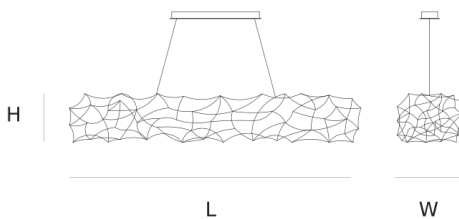

Product data sheet

Date: December 22nd 2024

QUASAR

TESS SUSPENSION by Jan Pauwels

The floating curved satellite is both elegant and organized. LED circuit boards and tiny metal rods are giving this lamp its structure and shape. 2/3 of the lights goes down and 1/3 goes up.

DIMENSIONS

L 180 cm 70.9 inch
H 30 cm 11.8 inch
W 40 cm 15.7 inch

CANOPY

L 54 cm 21.3 inch
H 4.5 cm 1.8 inch
W 10 cm 3.9 inch

CABLELENGTH

Up to 200 cm 78 inch

LIGHTSOURCE

46x led, 12V/0.6W,
2800K, 1380 LM, CRI>95

INCLUDED

Yes

2	5	200x65x50cm
2.5	3	60x30x25cm

FINISH

Nickel  11-9311
Brass  11-9311-2
Blackbrass  11-9311-4

TYPE.NR

TYPE	Suspension
STANDARD	Black canopy with cover plate in matching colour of the fixture. Leading and trailing edge dimmable. Nickel, natural brass, blackened natural brass. Brass will turn darker in time and can show stains.
OPTIONAL	
TRANSFORMER/DRIVER	SCPpower KVF-12030-TDW
DIMMING	leading and trailing edge
CLASSIFICATION	UL no IP20 yes