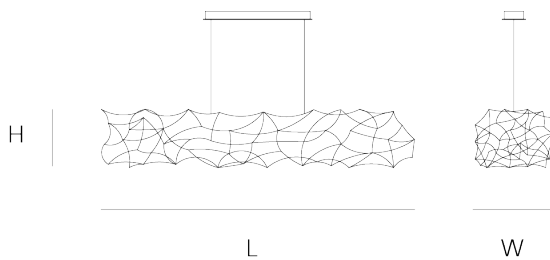

Product data sheet

Date: December 22nd 2024

QUASAR

TESS SUSPENSION by Jan Pauwels

The floating curved satellite is both elegant and organized. LED circuit boards and tiny metal rods are giving this lamp its structure and shape. 2/3 of the lights goes down and 1/3 goes up.

DIMENSIONS

L 150 cm 59.1 inch
H 30 cm 11.8 inch
W 40 cm 15.7 inch

CANOPY

L 54 cm 21.3 inch
H 4.5 cm 1.8 inch
W 10 cm 3.9 inch

CABLELENGTH

Up to 200 cm 78 inch

LIGHTSOURCE

38x led, 12V/0.6W,
2800K, 1140 LM, CRI>95

INCLUDED

Yes

		
3	5	45x40x205cm
2.5	3	60x30x25cm

FINISH

Nickel  11-9314-1
Brass  11-9314-2
Blackbrass  11-9314-4

TYPE.NR

TYPE	Suspension
STANDARD	Black canopy with cover plate in matching colour of the fixture. Leading and trailing edge dimmable. Nickel, natural brass, blackened natural brass. Brass will turn darker in time and can show stains.
OPTIONAL	
TRANSFORMER/DRIVER	SCPower KVF-12030-TDW
DIMMING	leading and trailing edge
CLASSIFICATION	UL no IP20 yes
ENERGY LABEL	
YEAR OF DESIGN	2020