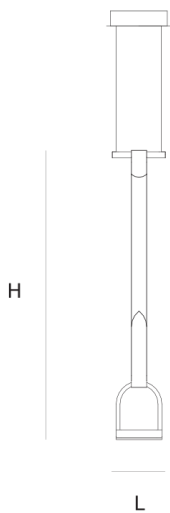

Product data sheet

Date: January 15th 2025

QUASAR

STIRRUP SUSPENSION by

Studio Sybille

The designer was inspired by studfarms & horses. The LED lightsource has been integrated into an abstract Stirrup made of leather and aluminium

DIMENSIONS

L 12 cm 4.7 inch
H 75 cm 29.5 inch

CANOPY

Ø 17 cm 6.7 inch
H 5 cm 2 inch

CABLELENGTH

Up to 200 cm 78 inch

LIGHTSOURCE

1x led, 7W, 2700K, 500
LM

INCLUDED

Yes

FINISH

Black
Brown

TYPE.NR

14-3100
14-3101

TYPE	Suspension
STANDARD	Black canopy with chrome cover plate.
OPTIONAL	
TRANSFORMER/DRIVER	Minidim 1-12VA, 350/700mA
DIMMING	trailing edge
CLASSIFICATION	UL no IP20 yes
ENERGY LABEL	led integrated A / A+ / A++