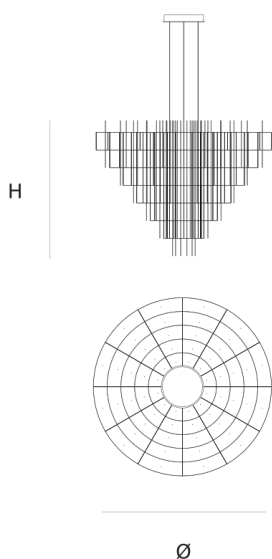

Product data sheet

Date: December 22nd 2024

QUASAR

SPY SUSPENSION by Jan Pauwels

The luxurious atmosphere of the past in a new configuration. Symmetrical circles in a conical shape. The circuit boards have leds on both sides. 2/3 of the light goes down and 1/3 goes up.

DIMENSIONS

Ø 140.6 55.4 inch
cm
H 115 cm 45.3 inch

CANOPY

Ø 35.5 cm 13.9 inch
H 6.5 cm 2.6 inch

CABLELENGTH

Up to 200 cm 78 inch

LIGHTSOURCE

324x led, 12V/0.6W,
2800K, 9720 LM, CRI>95

INCLUDED

Yes

FINISH

Nickel  11-9302
Brass  11-9302-2
Blackbrass  11-9302-4

TYPE.NR

TYPE	Suspension
STANDARD	Black canopy with cover plate in matching colour of the fixture. Leading and trailing edge dimmable. Nickel, natural brass, blackened natural brass. Brass will turn darker in time and can show stains.
OPTIONAL	2400K.
TRANSFORMER/DRIVER	SCPpower KVF-12200-TDW
DIMMING	leading and trailing edge
CLASSIFICATION	UL no IP20 yes