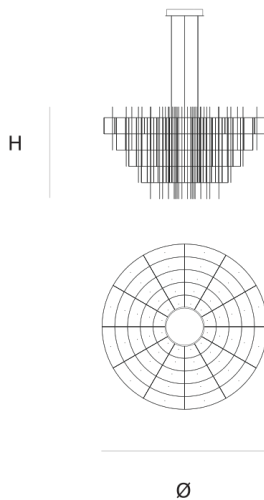

Product data sheet

Date: December 22nd 2024

QUASAR

SPY SUSPENSION by Jan Pauwels

The luxurious atmosphere of the past in a new configuration. Symmetrical circles in a conical shape. The circuit boards have leds on both sides. 2/3 of the light goes down and 1/3 goes up.

DIMENSIONS

Ø 140.4 55.3 inch
cm
H 85 cm 33.5 inch

CANOPY

Ø 35.5 cm 13.9 inch
H 6.5 cm 2.6 inch

CABLELENGTH

Up to 200 cm 78 inch

LIGHTSOURCE

288x led, 12V/0.6W,
2800K, 8640 LM, CRI>95

INCLUDED

Yes

FINISH

Nickel
Brass
Blackbrass

TYPE.NR

11-9301
11-9301-2
11-9301-4

TYPE	Suspension
STANDARD	Black canopy with cover plate in matching colour of the fixture. Leading and trailing edge dimmable. Nickel, natural brass, blackened natural brass. Brass will turn darker in time and can show stains.
OPTIONAL	2400K.
TRANSFORMER/DRIVER	SCPpower KVF-12200-TDW
DIMMING	leading and trailing edge
CLASSIFICATION	UL no IP20 yes