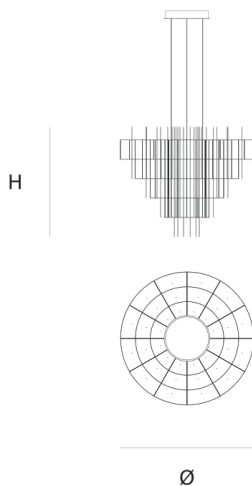

### DIMENSIONS

Ø 100 cm 39.4 inch  
H 85 cm 33.5 inch

### CANOPY

Ø 35.5 cm 13.9 inch  
H 6.5 cm 2.6 inch