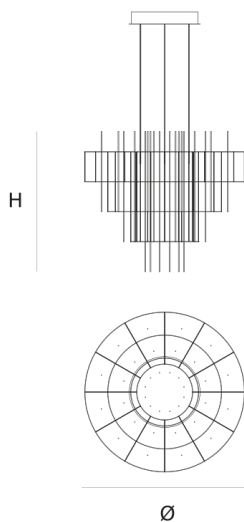

Product data sheet

Date: December 22nd 2024

QUASAR

SPY SUSPENSION by Jan Pauwels

The luxurious atmosphere of the past in a new configuration. Symmetrical circles in a conical shape. The circuit boards have leds on both sides. 2/3 of the light goes down and 1/3 goes up.

DIMENSIONS

Ø 80 cm 31.5 inch
H 72.5 cm 28.5 inch

CANOPY

Ø 35.5 cm 13.9 inch
H 6.5 cm 2.6 inch

CABLELENGTH

Up to 200 cm 78 inch

LIGHTSOURCE

108x led, 12V/0.6W,
2800K, 3240 LM, CRI>95

INCLUDED

Yes

FINISH

Nickel  11-9303
Brass  11-9303-2
Blackbrass  11-9303-4

TYPE.NR

TYPE	Suspension
STANDARD	Black canopy with cover plate in matching colour of the fixture. Leading and trailing edge dimmable. Nickel, natural brass, blackened natural brass. Brass will turn darker in time and can show stains.
OPTIONAL	2400K.
TRANSFORMER/DRIVER	SCPpower KVF-12100-TDW
DIMMING	leading and trailing edge
CLASSIFICATION	UL no IP20 yes