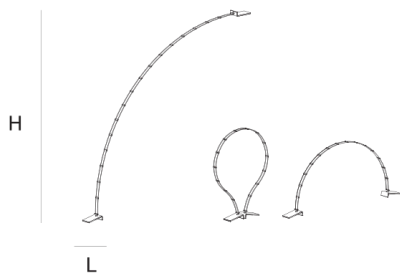

Product data sheet

Date: December 22nd 2024

QUASAR

RAVEN TABLELAMP by Jan

Pauwels

A rollercoaster of light, create your favourite ride. The fixture is flexible and has magnets on both ends. Place it on the 2 black painted bases or stick it on a steel underground. The fixture is supplied with a 220V USB plug. If you prefer to use Raven on places without electricity you can use any type of powerbank.

DIMENSIONS

L 3 cm 1.2 inch
H 175 cm 68.9 inch

LIGHTSOURCE

16x led, 5V/0.4W, 2800K,
320 LM

FINISH

Nickel

TYPE.NR

14-3200

CANOPY

CABLELENGTH

Up to 0 cm 0 inch

INCLUDED

Yes

32x32x5cm

TYPE Tablelamp

STANDARD The fixture is supplied with 2 black painted bases, black USB cable and a 220V USB plug.